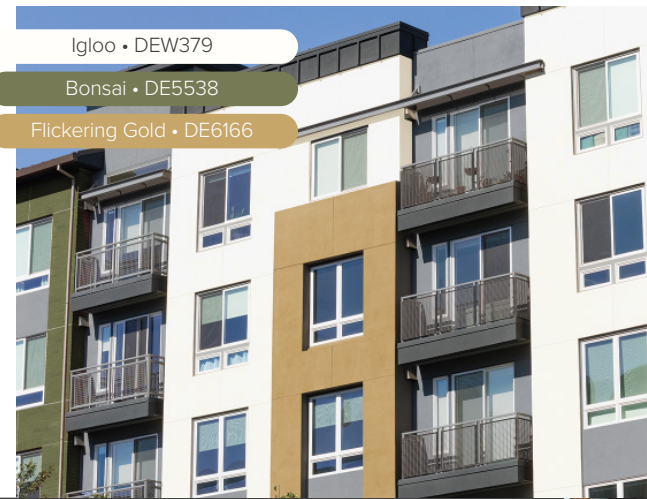

COLORS FOR EVERY STYLE

These multi-family palettes give any building a timelessly trending look.

MOD-URBAN

Bold, yet sophisticated colors complement properties with clean lines and minimalist or industrial styles. As versatile as it is contemporary, the Mod-Urban palette can look polished or playful, energetic or subdued.

CLASSIC CHARACTER

Art Nouveau, Neo-Classical, and Regency buildings will never go out of style, just like this palette. These sophisticated, timeless colors let period accents and elegant architectural details take center stage.